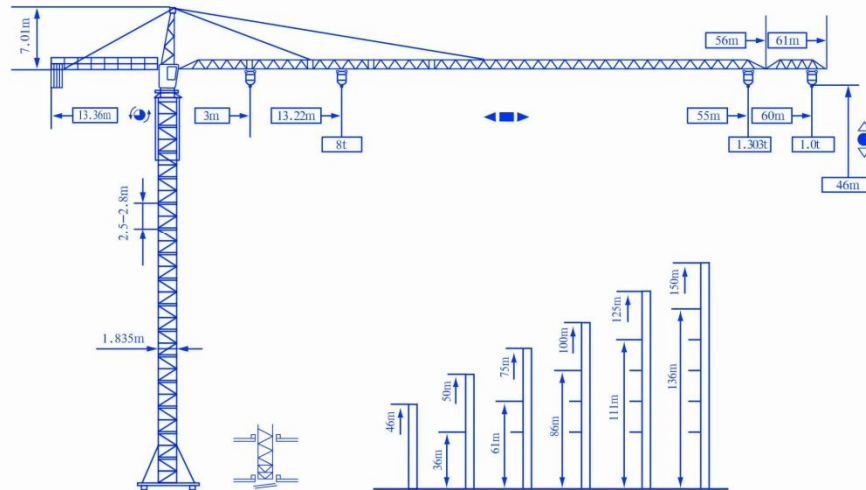

Topkit

起重量载荷表 Load Capacity

Jib m	倍率 Fall	R(Cmax) m	C(max) t	16	20	24	28	32	36	40	44	48	52	54	55	56	58	60
60	IV	13.22	8	6.469	5.012	4.040	3.346	2.826	2.421	2.098	1.833	1.612	1.425	1.342	1.303	1.205	1.106	1.000
	II	24	4	4	4	4	3.346	2.826	2.421	2.098	1.833	1.612	1.425	1.342	1.303	1.205	1.106	1.000
55	IV	13.22	8	6.469	5.012	4.040	3.346	2.826	2.421	2.098	1.833	1.612	1.425	1.342	1.303			
	II	24	4	4	4	4	3.346	2.826	2.421	2.098	1.833	1.612	1.425	1.342	1.303			

机构特性 Mechanism Characteristics

起升 Hoisting	变幅 Trolleying	回转 Slewing	顶升 Jacking-up	电源 Power Supply	供电容量 Power Capacity
m/min t 40/20/4.25 4/8	m/min 40/20	r/min 0.6	m/min 0.4	380V/50Hz	48.2
Motor (kw)	30	2 × 3.7	7.5		

内销电话 Domestic sales Tel :86-531-86388588 83251877

外销电话 Export sales Tel :86-531-83251116 83251115 83251117 83251113

Address: Zheshan Industrial Park, Mingshui, Jinan, Shandong, China
Tel: 86-531-83251117
Fax: 86-531-83251116
Mail: sales@jnhytj.com
MSN: mandysun1987@msn.cn
Website: http://en.jnhytj.com